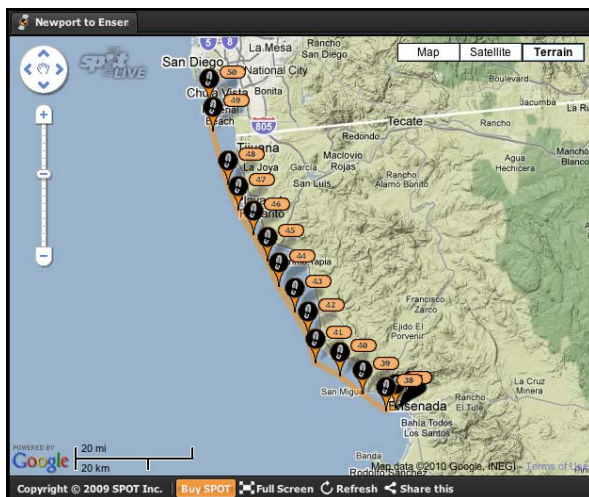

LIVE THE ADVENTURE WITH SPOT LIVE MAPS

Let your followers take it to the next level and follow your progress Live via SPOT Live Maps. Find out how to stream your SPOT waypoints live through the SPOT Adventures Live Map and drop the map widget into your web page. Have a personal blog or other site and want to stream your live waypoints? Just set up your SPOT Adventures Profile and stream one of your Shared Pages as a Live Map. This is a great tool for people away from home for long periods of time. They can just stream tracking data for those they give access to see they are out there doing just fine. Have a big adventure race or maybe you're an outfitter showing where you're off to? The Live widget is perfect for you. Click [READ MORE](#) below to learn how to get it.

- First, set up your SPOT Adventures Profile. To see how to set up your SPOT Adventures Profile and see how Live Maps work, click [here](#).
- To embed the Live Map widget in your site, just click on "Share this" on your Live Map. Directions and a code will pop up that your web editor can use to insert in your own site.